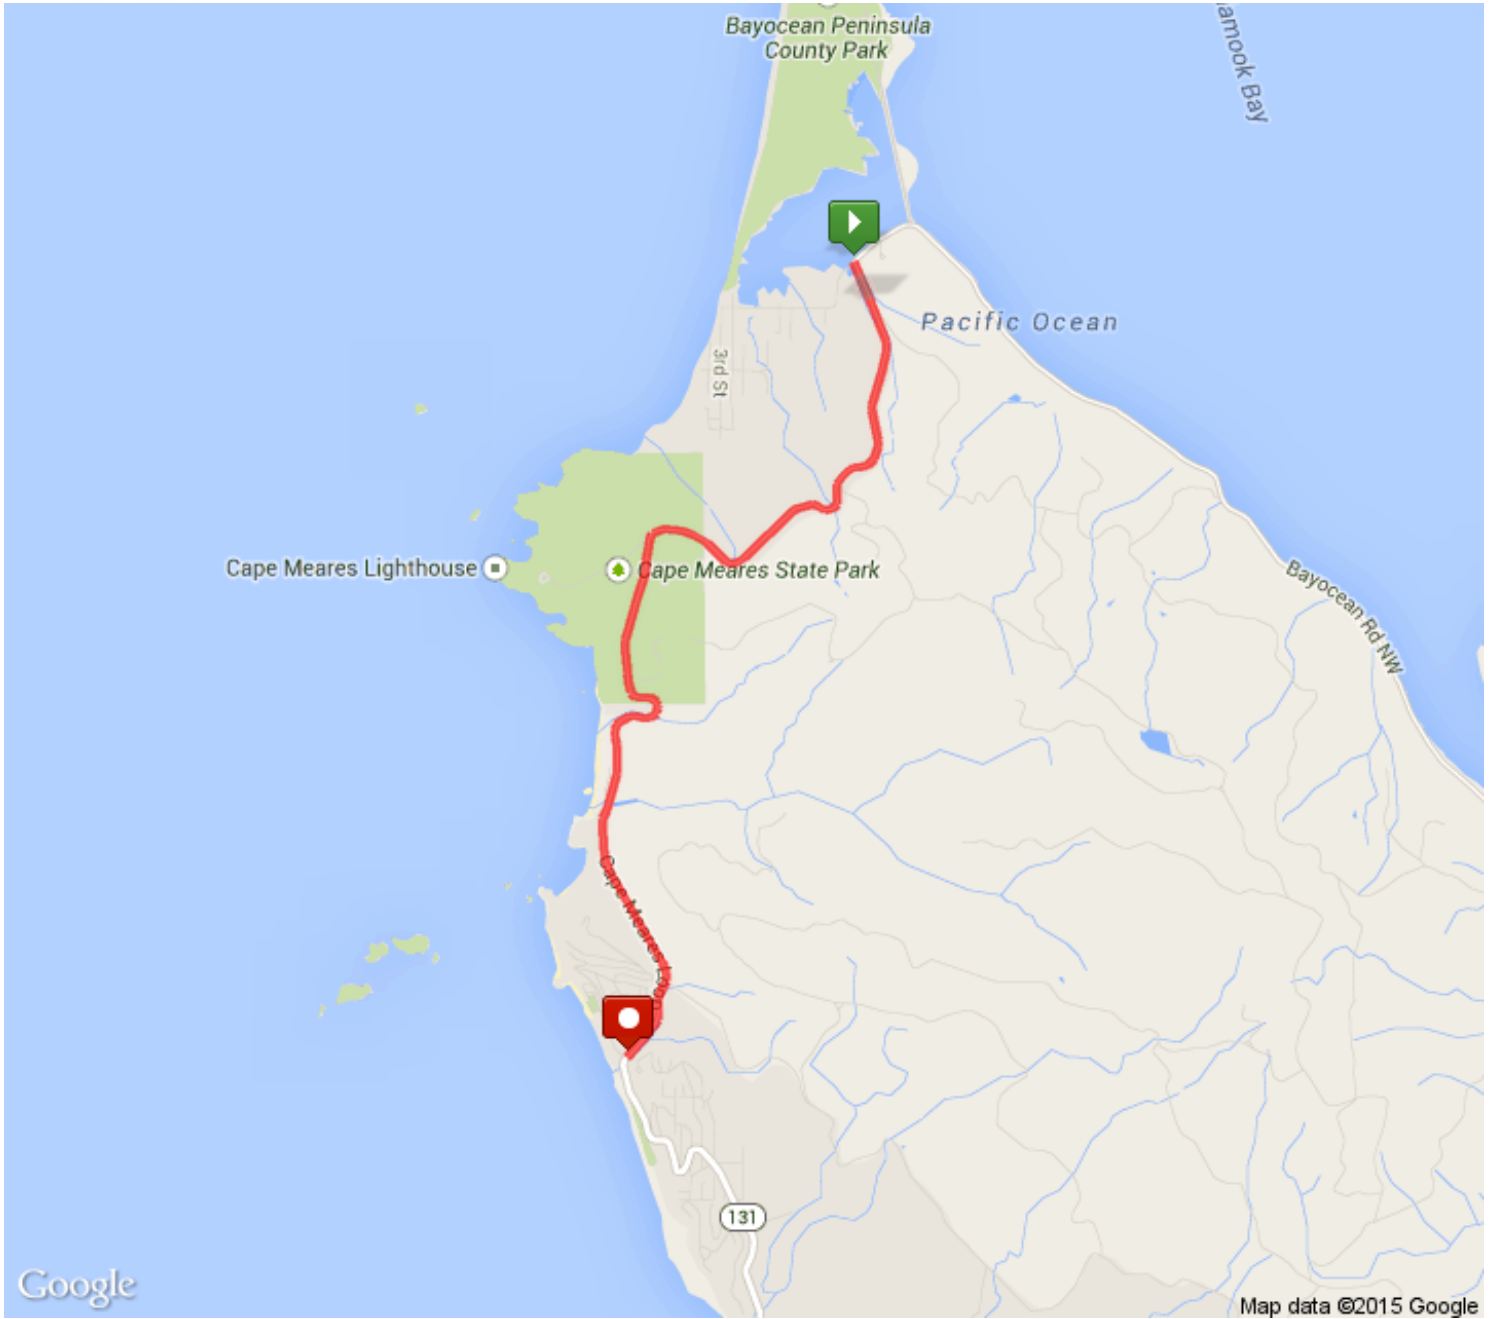

Leg 1, Three Capes Relay
Distance: 4.48 mi
Elevation: 541.85 ft (Max: 624.7 ft)

mapmyrun

	This segment has no directions.	0 mi (+2.08 mi)
	Head south on Bayshore Dr	2.08 mi (+0.19 mi)
	Head south on Bayshore Dr	2.27 mi (+0.16 mi)
	Head south on Bayshore Dr	2.43 mi (+0.16 mi)
	Head south on Bayshore Dr	2.59 mi (+0.37 mi)
	Head southwest on Bayshore Dr	2.96 mi (+0.22 mi)
	Head south on Bayshore Dr toward Radar Rd	3.18 mi (+0.12 mi)
	Continue onto Cape Meares Loop	3.3 mi (+0.06 mi)
	Head south on Cape Meares Loop Destination will be on the left	3.36 mi (+0.75 mi)
	Head south on Cape Meares Loop toward Alder St Destination will be on the left	4.11 mi (+0.12 mi)
	Head south on Cape Meares Loop toward Alder St	4.23 mi (+0.25 mi)
	Destination	4.48 mi (+0 mi)