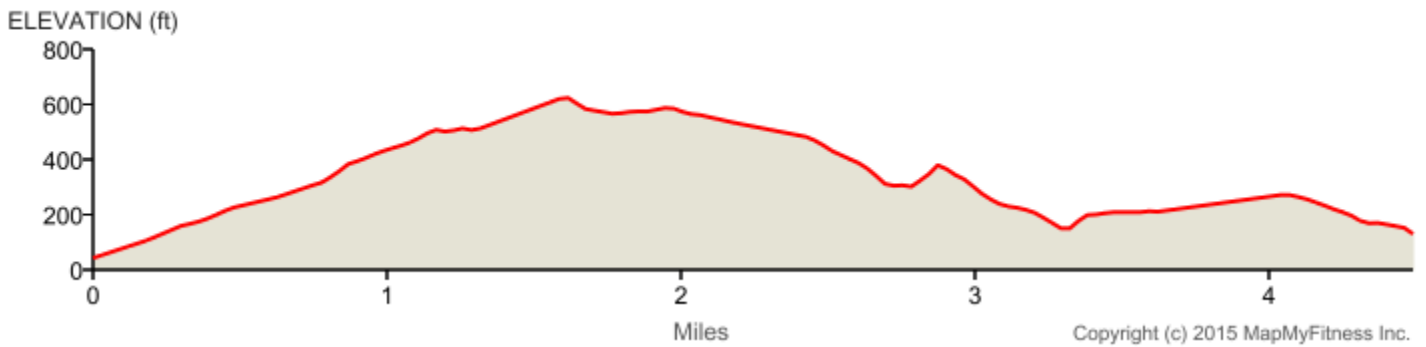

Leg 1, Three Capes Relay
Distance: 4.48 mi
Elevation: 541.85 ft (Max: 624.7 ft)

mapmyrun

	This segment has no directions.	0 mi (+2.08 mi)
	Head south on Bayshore Dr	2.08 mi (+0.19 mi)
	Head south on Bayshore Dr	2.27 mi (+0.16 mi)
	Head south on Bayshore Dr	2.43 mi (+0.16 mi)
	Head south on Bayshore Dr	2.59 mi (+0.37 mi)
	Head southwest on Bayshore Dr	2.96 mi (+0.22 mi)
	Head south on Bayshore Dr toward Radar Rd	3.18 mi (+0.12 mi)
	Continue onto Cape Meares Loop	3.3 mi (+0.06 mi)
	Head south on Cape Meares Loop Destination will be on the left	3.36 mi (+0.75 mi)
	Head south on Cape Meares Loop toward Alder St Destination will be on the left	4.11 mi (+0.12 mi)
	Head south on Cape Meares Loop toward Alder St	4.23 mi (+0.25 mi)
	Destination	4.48 mi (+0 mi)