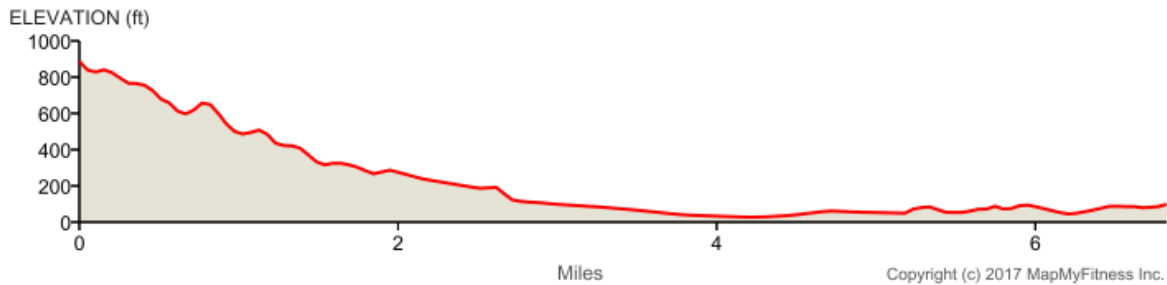

### 4th leg, 3 Capes Relay

Distance: 6.82 mi  
Elevation Gain: 126 ft  
Elevation Max: 887 ft

### Notes

**0.00 mi** Head south on Cape Lookout Rd toward Cape Lookout Trailhead

**0.02 mi** Head southeast on Cape Lookout Rd toward Camp Meriwether Back Rd/NF-11

- 
- 3.28 mi** Turn right onto Sandlake Rd  
Destination will be on the right

---

  - 3.82 mi** Head south on Sandlake Rd toward Galloway Rd  
Destination will be on the right

---

  - 6.82 mi** Destination

---