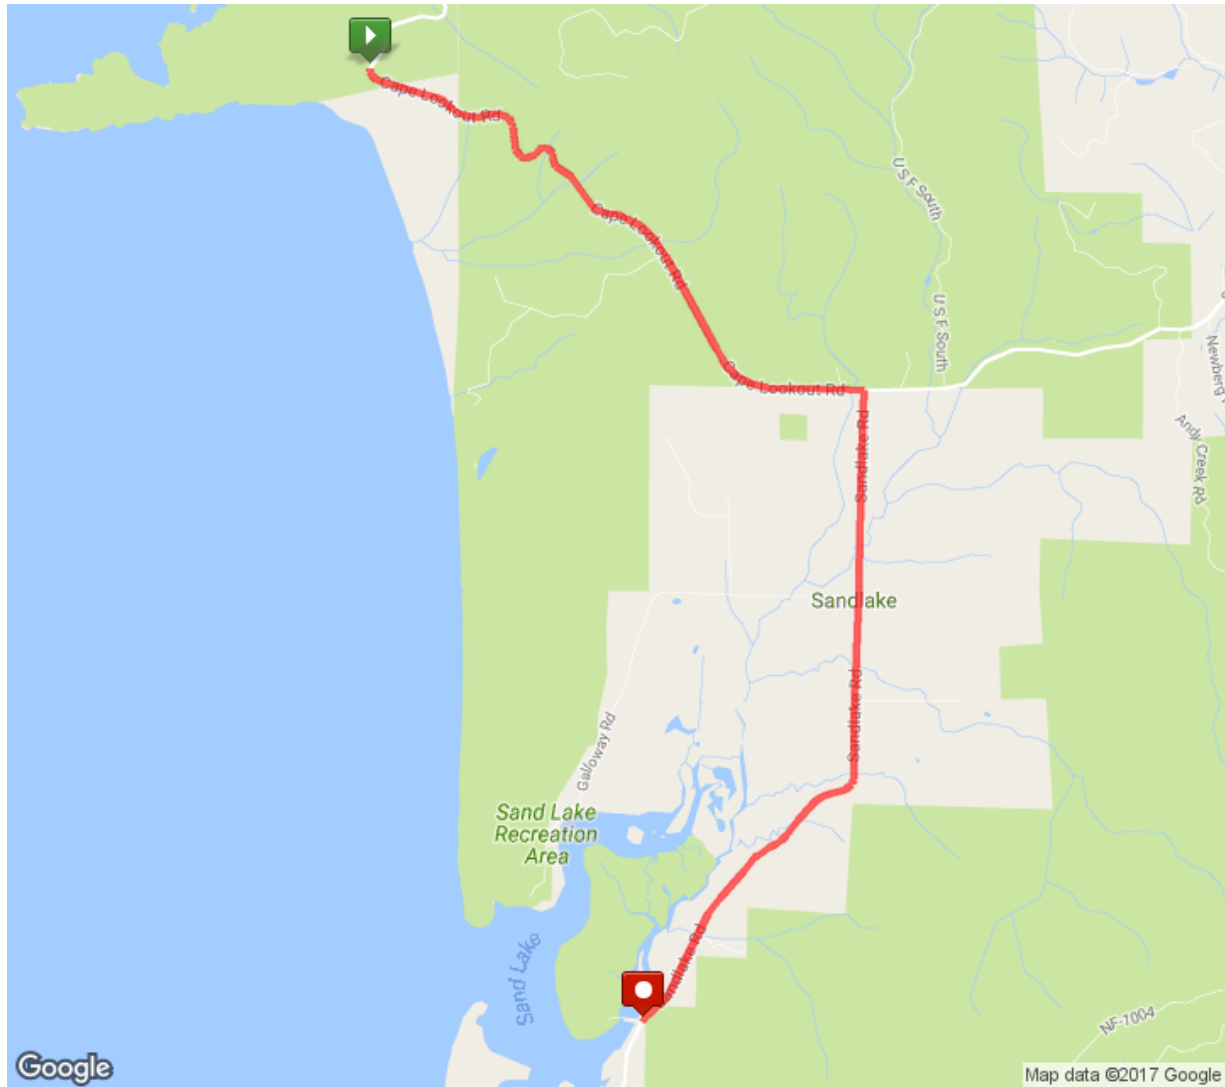

### 4th leg, 3 Capes Relay

Distance: 6.82 mi  
Elevation Gain: 126 ft  
Elevation Max: 887 ft

### Notes

**0.00 mi** Head south on Cape Lookout Rd toward Cape Lookout Trailhead

**0.02 mi** Head southeast on Cape Lookout Rd toward Camp Meriwether Back Rd/NF-11

- 
- 3.28 mi** Turn right onto Sandlake Rd  
Destination will be on the right

---

  - 3.82 mi** Head south on Sandlake Rd toward Galloway Rd  
Destination will be on the right

---

  - 6.82 mi** Destination

---